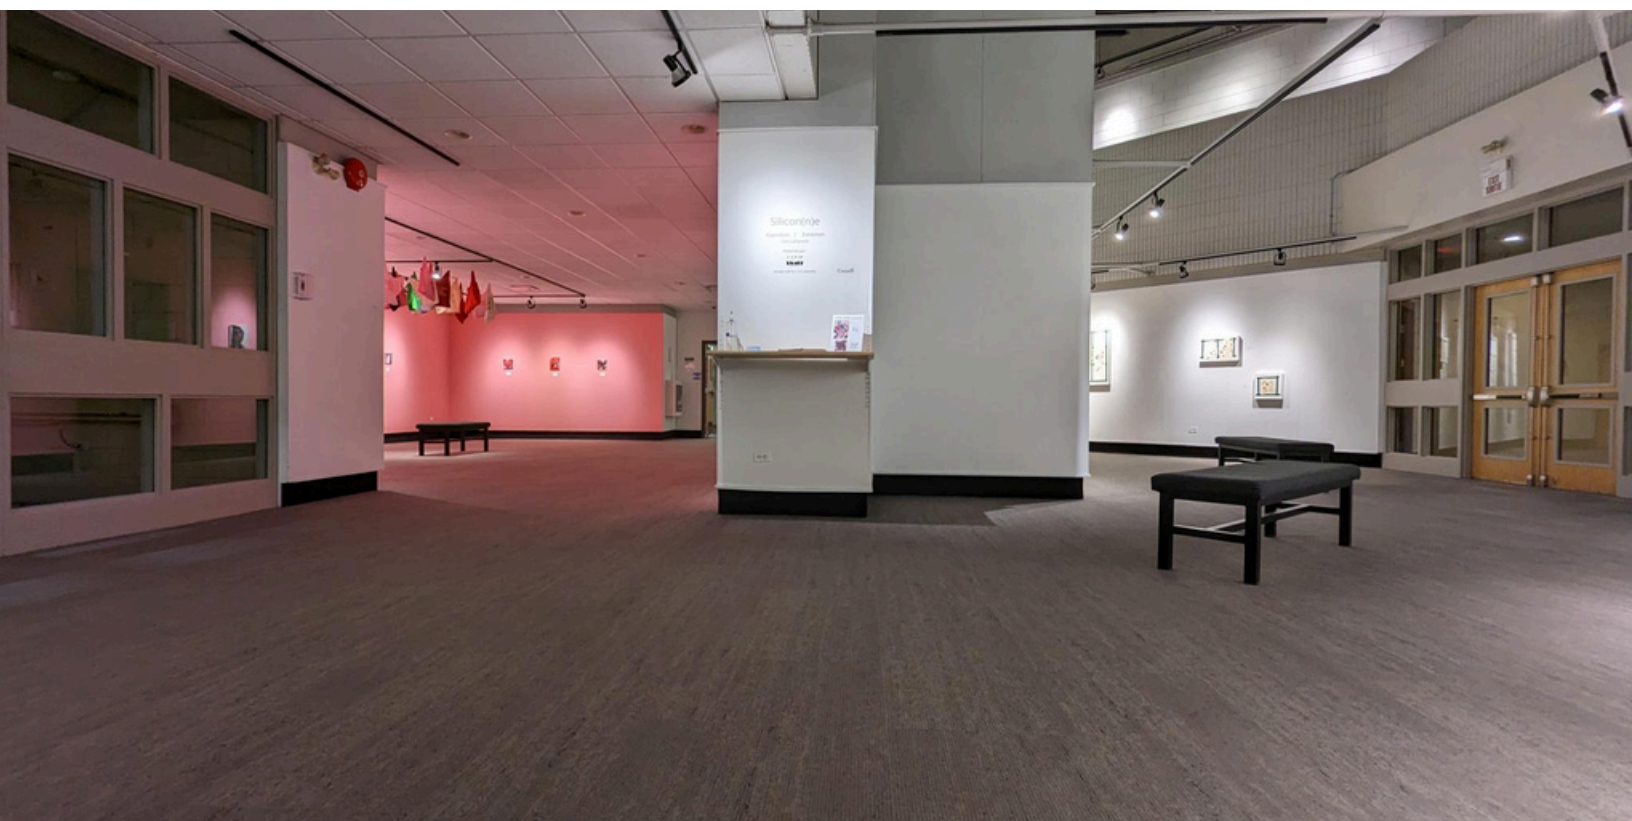

## HALL DESCRIPTION

**Type of venue :** Cocktail evenings set around the current exhibition

**Capacity :** 183 people

## HALL FEATURES

**List of available equipment :**

- Portable bar available
- Video projector available
- 3 benches

**Possible layouts:** versatile and configurable

**Other specific features :**

- Handicap access
- Air conditioning / heating
- High-speed Internet access
- Audio equipment (sound system, etc.)